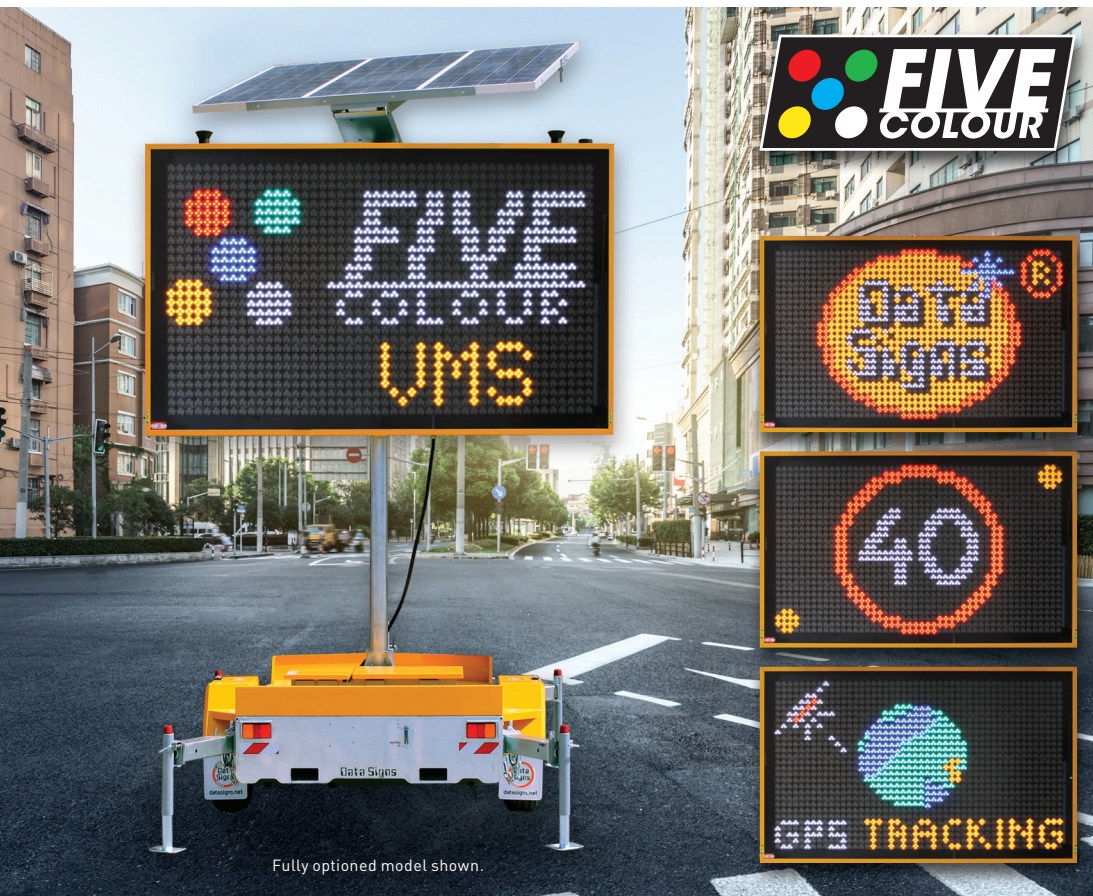

VARIABLE MESSAGE SIGNS

DATASIGN-C5

Fully optioned model shown.

Designed and manufactured by Data Signs, the DATASIGN-C can display any range of messages composed of letters, symbols and animations in 5 different high visibility colours.

The DATASIGN-C is a must for efficient local traffic management, roadwork safety and is a very effective advertising tool.

BUILT TO AUSTRALIAN STANDARD AS4852.2-2009
SIGN SIZE: 2600W x 1600H **WEIGHT:** 960KG
TRAILER SIZE: 1845W x 2500H x 3600L
SETUP SIZE: 2200W x 4300H x 3600L
WIND LOADING: Certified to 134Kph
 SUITABLE FOR APPROACH SPEEDS TO 110KM/H