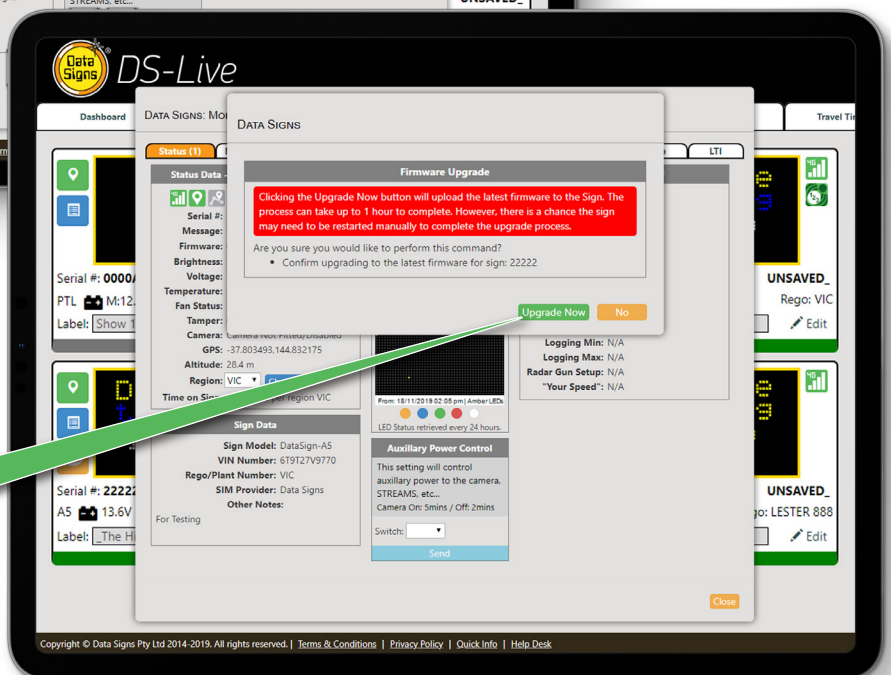

Data Signs
AUSTRALIA
Since 1976

☎ datasigns.com
📞 1300 850 785

Quality Endorsed Company
ISO9001 LIC OMS40249 SAI GLOBAL