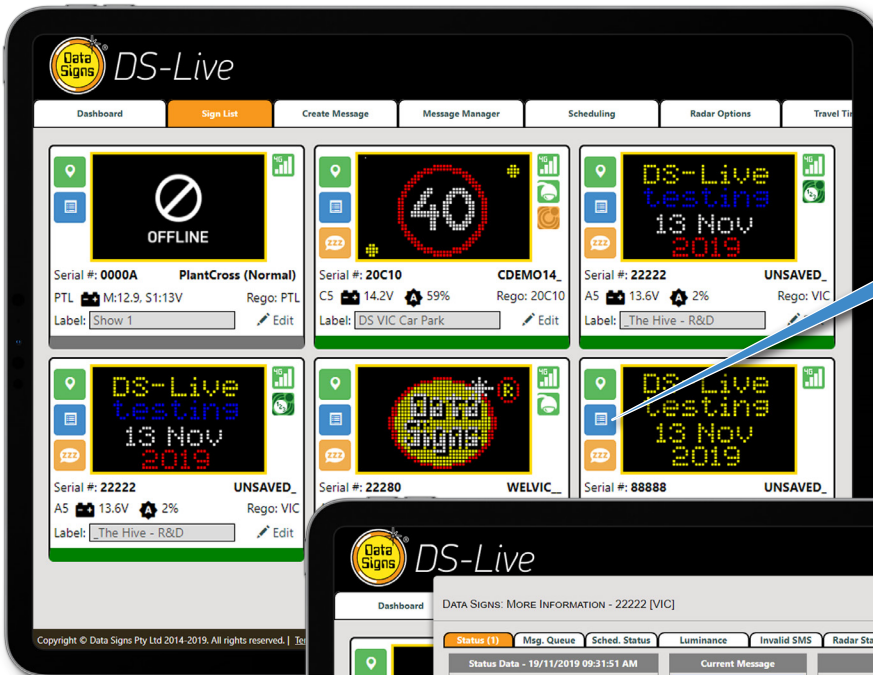

SIGN FIRMWARE UPGRADE

from DS-Live

STEP 1

To upgrade the firmware on each sign, click the **'More Info'** button.

More Info

STEP 2

If the sign requires a firmware upgrade, a blue **'Upgrade'** button will be visible to the right of the **'Firmware Version'** value.