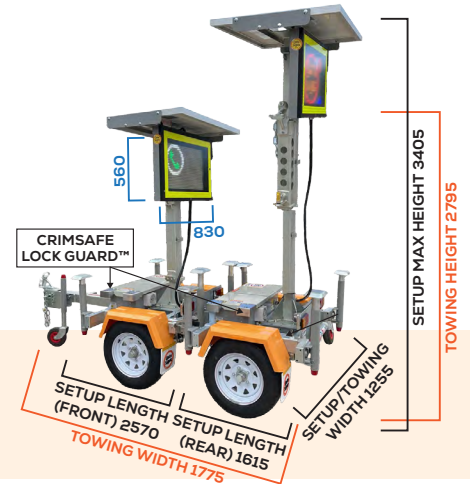

NEW FEATURES FOR A NEW ERA OF TRAFFIC MANAGEMENT & INFORMATION TECHNOLOGY

DATASIGN-VMS-S5

FIVE COLOURED DISPLAY

RAV Type approved for registration
Approval number: VTA-060588

VERY USEFUL AS A SPEED ADVISORY SIGN

DATASIGN-VMS-S5

SPECIFICATIONS

POWER SPECIFICATIONS: POWER SUPPLY

POWERED BY THE CORRECT BALANCE OF SOLAR INPUT and BATTERY CAPACITY TO KEEP YOUR SIGN OPERATING CONTINUOUSLY

SOLAR INPUT ENERGY STORAGE

Using standard 12V Maintenance-free 125AH AGM capacity and 190W of Solar Input for continuous operation

[CLICK HERE TO VIEW OR DOWNLOAD THE MANUAL](#)

OPTICAL SPECIFICATIONS:

DISPLAY PIXEL ARRAY 48W X 28H

4 PANELS RGBYW PIXEL ARRAY. PIXEL PITCH 10mm

COLOURS

YELLOW, RED, GREEN (Traffic Light Green), WHITE, BLUE