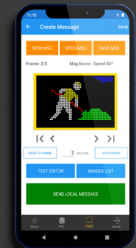

NEW FEATURES FOR A NEW ERA OF TRAFFIC MANAGEMENT & INFORMATION TECHNOLOGY

DATASIGN-VMS-S5

FIVE COLOURED DISPLAY

RAV Type approved for registration
Approval number: VTA-060588

VERY USEFUL AS A SPEED ADVISORY SIGN

Optimised to get a message across quickly and efficiently, the DATASIGN-VMS-S5 is designed and assembled by Data Signs in Australia for suburban road traffic management and advice.

The DATASIGN-VMS-S5 can be used in school zones with the radar speed zone scheduling, radar speed data logging and features.

DATASIGN-VMS-S5 FEATURES

Traffic Advisory

Marketing

Speed Advisory

Speed Advisory

Travel Times

Environment

Local Program & Control