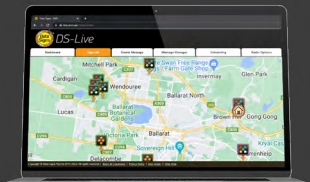

Tracking

See page 2 for specifications.