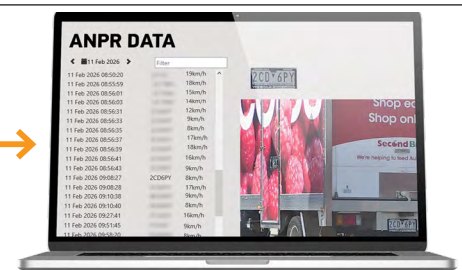

*OPTIONS

SPARE WHEEL

LOCAL MESSAGE PROGRAMMER

DATA SIGNS ST-1

ANPR CAMERA

With a SIM and Data Plan, data captured from the ANPR Camera can be viewed on DS-Live.

The recorded data displays the speed of the vehicle's registration details.